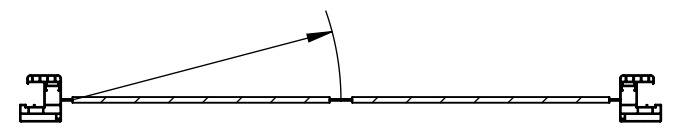

Extras

| | |
|------------------------------------|--|
| Leaf Thickness (mm) | |
| Colour (RAL) | |
| Decorative Protective Bumpers (mm) | |
| Kick Plate | |

More Details

Client Signature

Door Clear Opening

Panel Opening for Installation

Polyethylene Flip Flap Double Leaf

| | | |
|-------------------|---------------|--|
| Order Code | | |
| Number of Items | Date | |
| | Delivery Date | |
| | Details | |