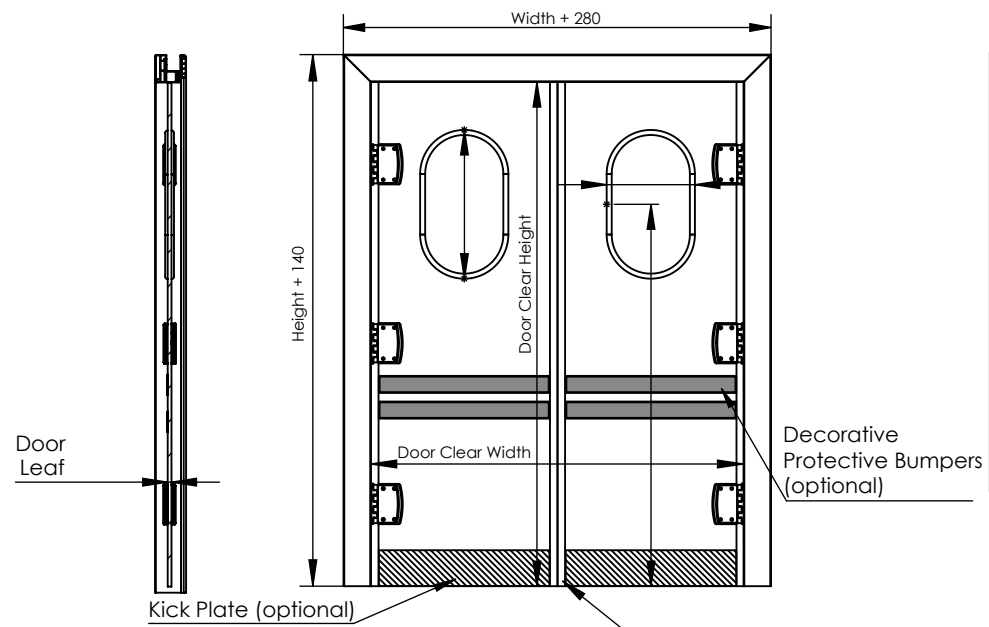

Door Clear Opening

width   height

Panel Opening for Installation

width   height

PVC Frame & Counter Frame

panel thickness	60	
	80	
	100	
	120	
	140	
	150	
	200	

Extras

Leaf Thickness (mm)	
Colour (RAL)	
Decorative Protective Bumpers (mm)	
Kick Plate	

More Details

Client Signature

Door Clear Opening

Panel Opening for Installation