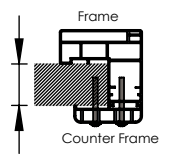

Door Clear Opening

width height

Panel Opening for Installation

width height

PVC Frame & Counter Frame

| | | |
|-----------------|-----|--|
| panel thickness | 60 | |
| | 80 | |
| | 100 | |
| | 120 | |
| | 140 | |
| | 150 | |
| | 200 | |