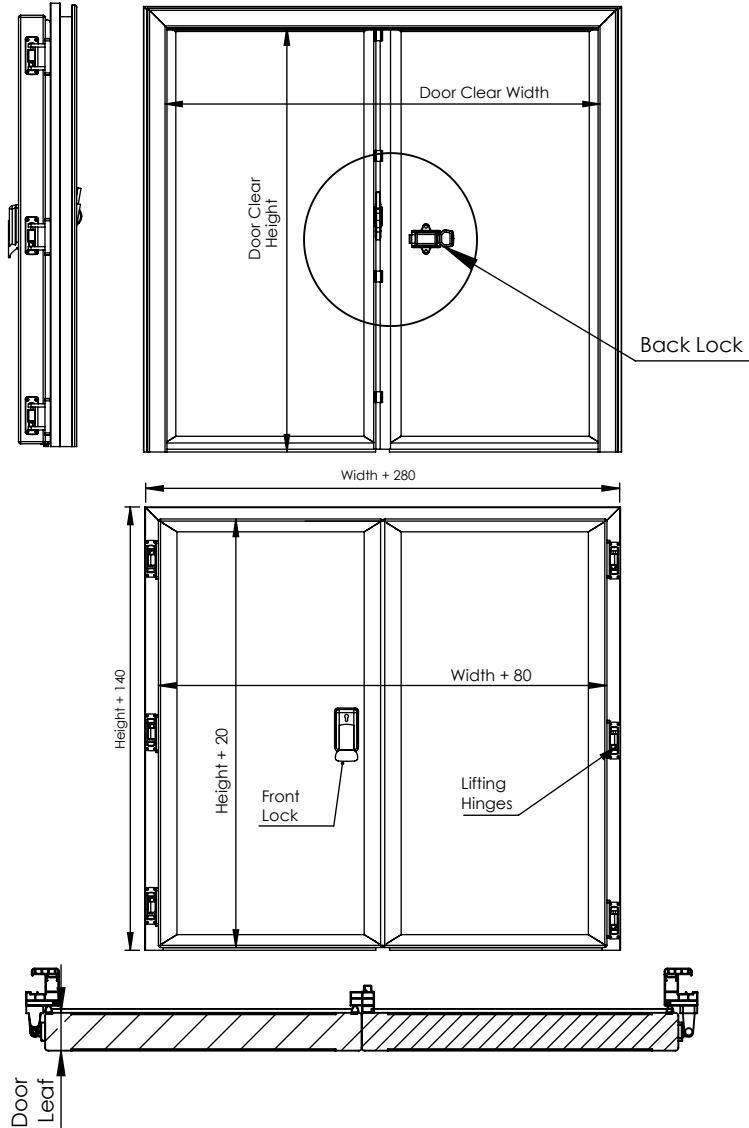

Door Clear Opening

Panel Opening for Installation

Door Clear Opening

width	height
-------	--------

Panel Opening for Installation

width	height
-------	--------

Basic Features

Positive temp (0 +2 °C)

Negative (-18 -20 °C)

Tunnel (-30 -40 °C)

PVC Frame & Counter Frame

panel thickness	60
	80
	100
	120
	140
	150
	200

Extras

Leaf Thickness (mm)

Colour (RAL)

Kick Plate

Details

Door Clear Opening

Panel Opening for Installation

Door Clear Opening

width	height
-------	--------

Panel Opening for Installation

width	height
-------	--------

Basic Features

Positive temp (0 +2 °C)

Negative (-18 -20 °C)

Tunnel (-30 -40 °C)

PVC Frame & Counter Frame

panel thickness	60
	80
	100
	120
	140
	150
	200

Extras

Leaf Thickness (mm)

Colour (RAL)