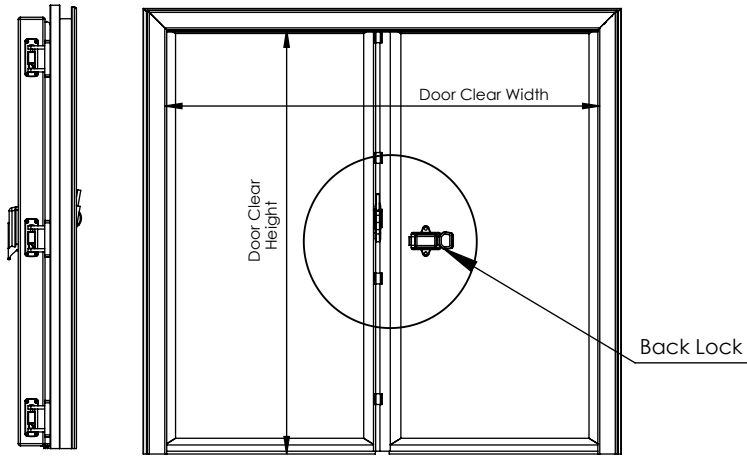

Door Clear Opening

Panel Opening for Installation

Door Clear Opening

width	height
-------	--------

Panel Opening for Installation

width	height
-------	--------

Basic Features

Positive temp (0 +2 °C)

Window

More Details

Client Signature

Hinged Double Leaf Cold Room Door

Order Code

Number of Items

Date

Delivery Date

Details

Door Clear Opening

Panel Opening for Installation

Door Clear Opening

width	height
-------	--------

Panel Opening for Installation

width	height
-------	--------

Basic Features