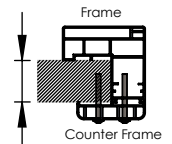

Details

Door Clear Opening

Panel Opening for Installation

Door Clear Opening

width	height
-------	--------

Panel Opening for Installation

width	height
-------	--------

Basic Features

Positive temp (0 +2 °C)

Negative (-18 -20 °C)

Tunnel (-30 -40 °C)

PVC Frame & Counter Frame

panel thickness	60
	80
	100
	120
	140
	150
	200

Extras

Leaf Thickness (mm)

Colour (RAL)