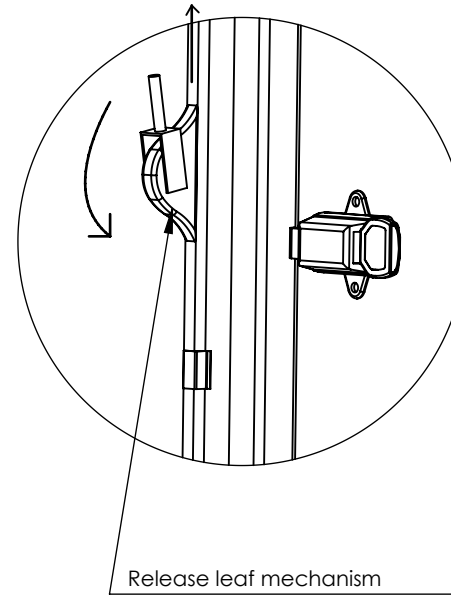

Door Clear Opening

Panel Opening for Installation

Door Clear Opening

width	height
-------	--------

Panel Opening for Installation

width	height
-------	--------

Basic Features

Positive temp (0 +2 °C)

Negative (-18 -20 °C)

Tunnel (-30 -40 °C)

PVC Frame & Counter Frame

panel thickness	60
	80
	100
	120
	140
	150
	200

Extras

Leaf Thickness (mm)

Colour (RAL)

Kick Plate