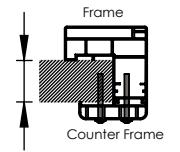

Door Clear Opening

Panel Opening for Installation

Door Clear Opening

width	height
-------	--------

Panel Opening for Installation

width	height
-------	--------

Basic Features

Positive temp (0 +2 °C)

Negative (-18 -20 °C)

Tunnel (-30 -40 °C)

PVC Frame & Counter Frame

panel thickness	60
	80
	100
	120
	140
	150
	200

Extras

Leaf Thickness (mm)

Colour (RAL)

Kick Plate