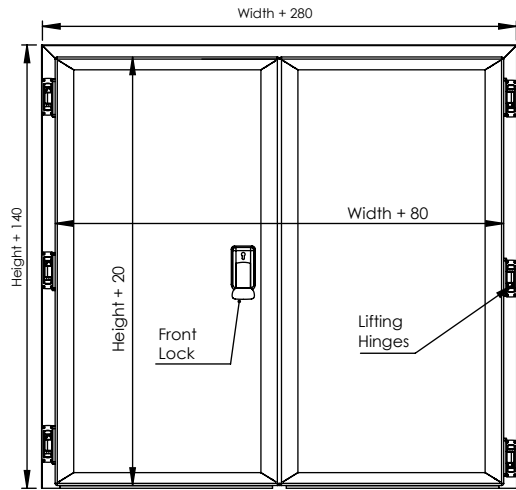

Door Clear Opening

Panel Opening for Installation

Door Clear Opening

width	height
-------	--------

Panel Opening for Installation

width	height
-------	--------

Basic Features

Positive temp (0 +2 °C)

Window

More Details

Client Signature

Hinged Double Leaf Cold Room Door

Order Code

Number of Items

Date

Delivery Date

Details

Door Clear Opening

Panel Opening for Installation

Door Clear Opening

width	height
-------	--------

Panel Opening for Installation

width	height
-------	--------

Basic Features