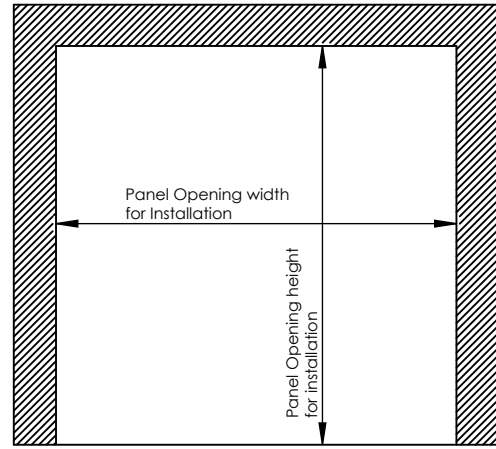

Window

More Details

Client Signature

Hinged Double Leaf Cold Room Door

Order Code

Number of Items

Date

Delivery Date

Details

Door Clear Opening

Panel Opening for Installation

Door Clear Opening

width	height
-------	--------

Panel Opening for Installation

width	height
-------	--------

Basic Features